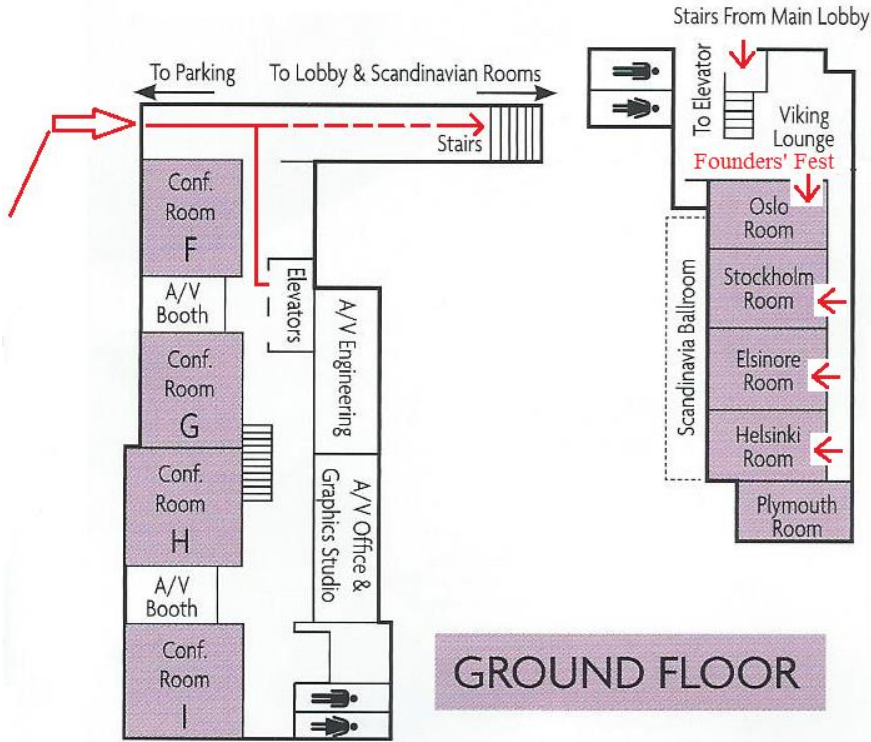

Founders' Fest 2016 Crowne Plaza Floor Plan– Scandinavia Rooms for the event

From the parking lot: You Must Go Up To Go Down!

From the Front Entrance / Lobby: You Must Go Down To Have A Good Time!